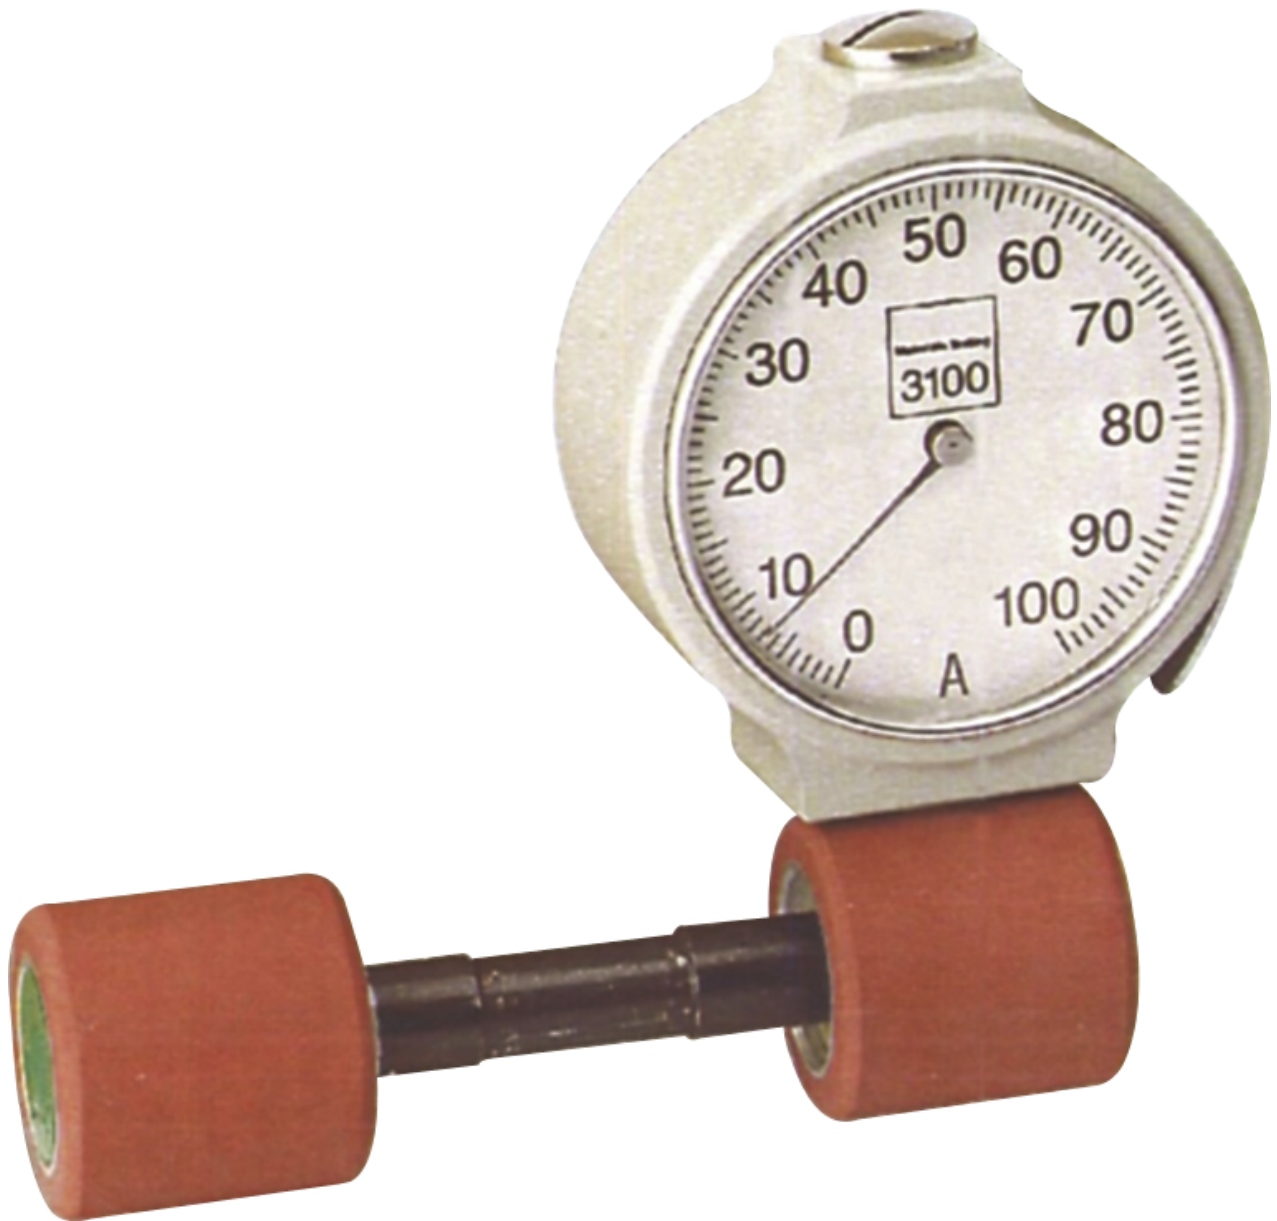

SABARTM

SINCE 1969

Shore Hardness Tester
Model: SHT

•For checking hardness of Rubber Cot.