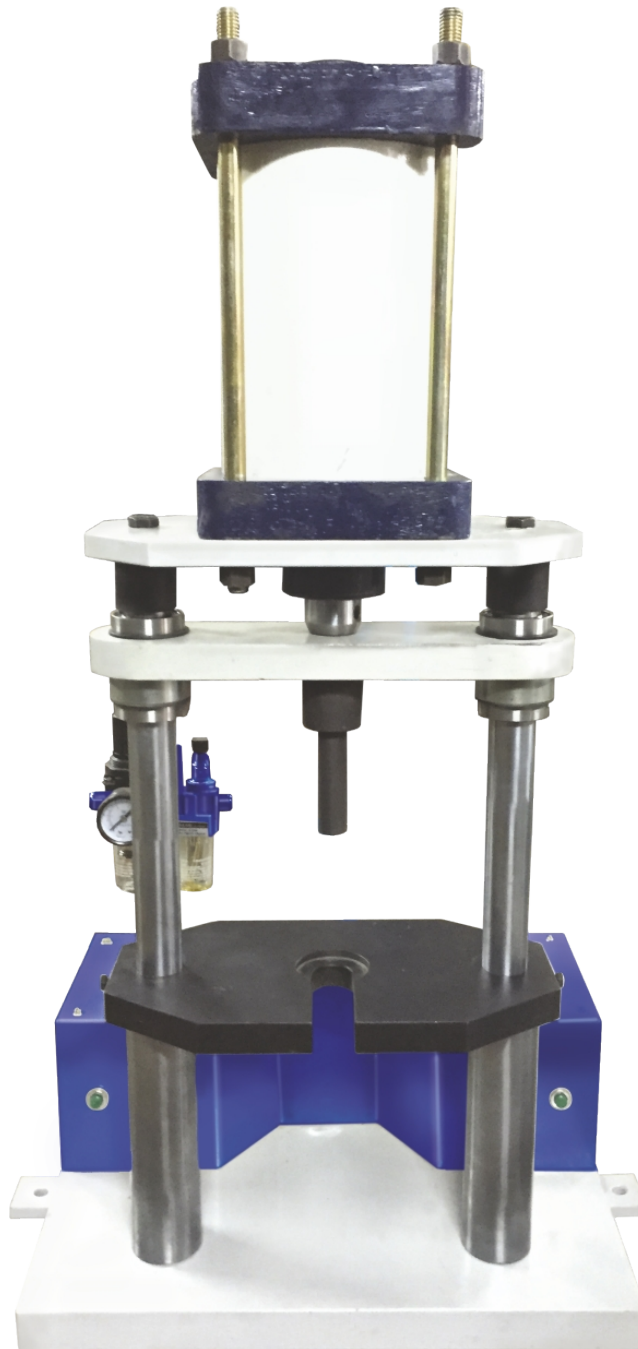

**SABAR**<sup>TM</sup>

SINCE 1969

**PCM**

## Pneumatic Cot Mounting / De-Mounting Machine

### **Fascination**

For mounting & de-mounting of small cots like Ring frame, Speed frame, Elite, Open End, Texturizing, Airjet etc. by means of pneumatic press.