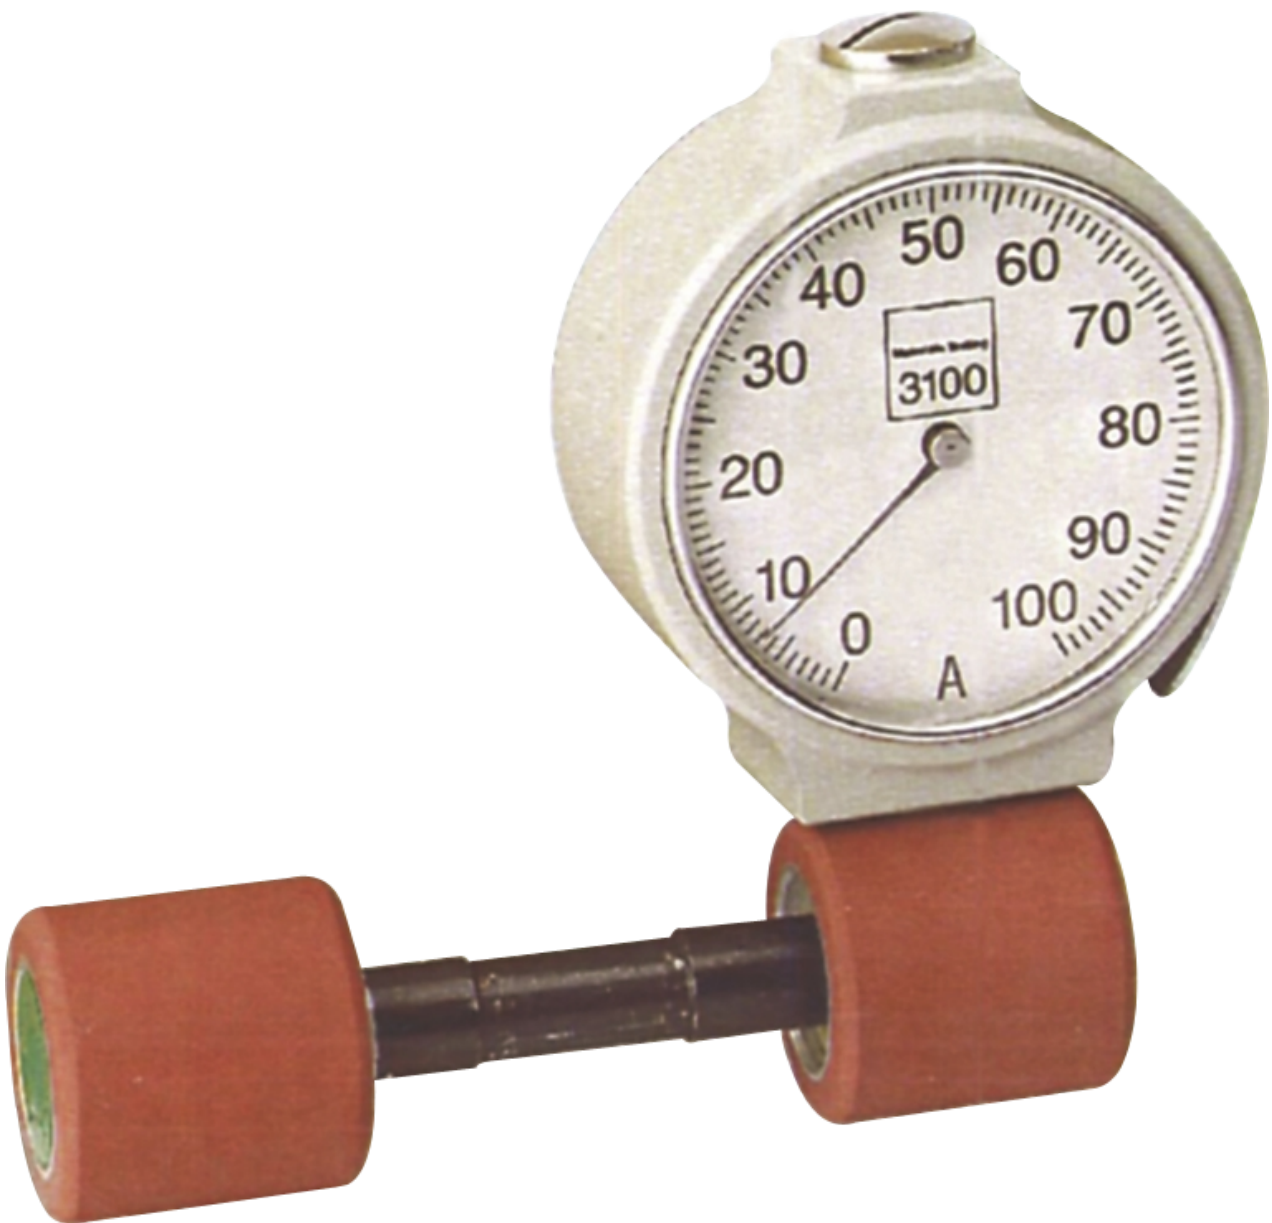

SABARTM

SINCE 1969

SHT

Shore Hardness Tester

•For checking hardness of Rubber Cot.